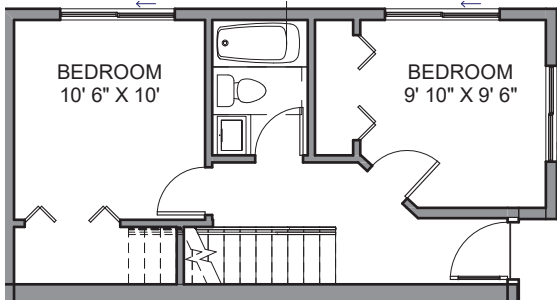

longfellow *flats*

2504 SW FINDLAY ST UNIT A

LEVEL ONE PLAN

LEVEL TWO PLAN

LEVEL THREE PLAN

LEVEL FOUR PLAN

1ST FLOOR LIVING: 426 SF

2ND FLOOR: 426 SF

3RD FLOOR: 426 SF

4TH FLOOR: 64 SF

TOTAL LIVING: 1343 SF