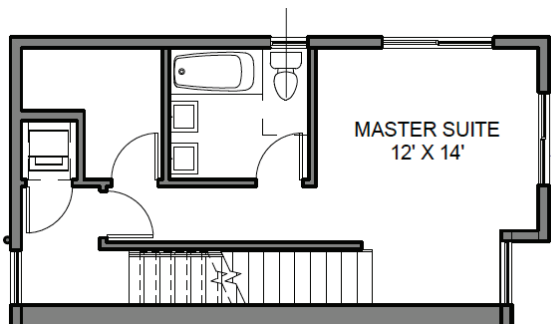

longfellow *flats*

2504 SW FINDLAY ST UNIT A

LEVEL ONE PLAN

LEVEL TWO PLAN

LEVEL THREE PLAN

LEVEL FOUR PLAN

1ST FLOOR LIVING: 426 SF

2ND FLOOR: 426 SF

3RD FLOOR: 426 SF

4TH FLOOR: 64 SF

TOTAL LIVING: 1343 SF