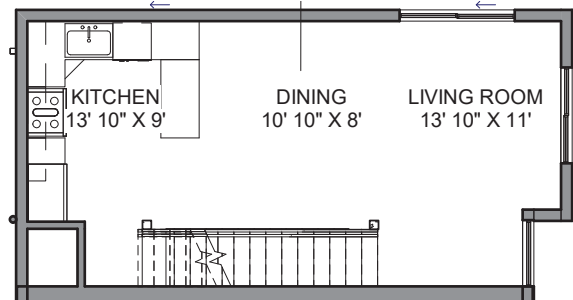

longfellow *flats*

2504 SW FINDLAY ST UNIT A

LEVEL ONE PLAN

LEVEL TWO PLAN

LEVEL THREE PLAN

LEVEL FOUR PLAN

1ST FLOOR LIVING: 426 SF

2ND FLOOR: 426 SF

3RD FLOOR: 426 SF

4TH FLOOR: 64 SF

TOTAL LIVING: 1343 SF