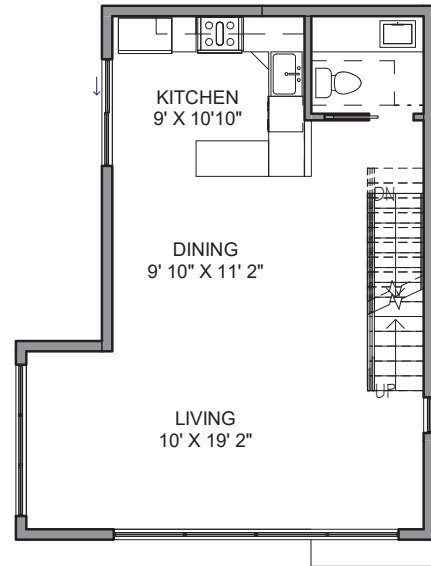

LEVEL ONE PLAN

LEVEL TWO PLAN

LEVEL THREE PLAN

LEVEL FOUR PLAN

1 ST FLOOR LIVING: 338 SF

2ND FLOOR: 614 SF

3RD FLOOR: 614 SF

4TH FLOOR: 64 SF

TOTAL GARAGE: 172 SF

TOTAL LIVING: 1643 SF