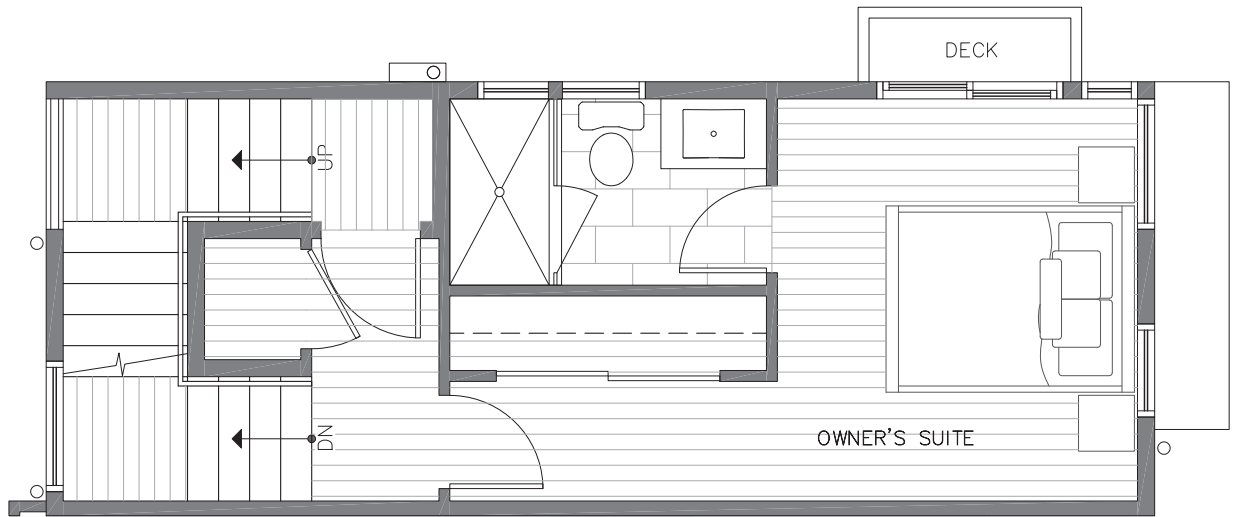

ISOLAHOMES.COM | 206.960.4000 | 13555 SE 36TH ST., SUITE 320, BELLEVUE, WA 98006

Disclaimer: Floor plans and site plans are for illustrative purposes only. In a continuing effort to improve products and designs, final construction elevations, square footages, floor plans and/or materials and colors may vary. Buyer to verify to their own satisfaction.

CORE 6.1
AT
CAPITOL HILL

422A 10TH AVE E
SEATTLE, WA 98102

970

2

1.75

THIRD FLOOR

ROOF DECK

PID: 025