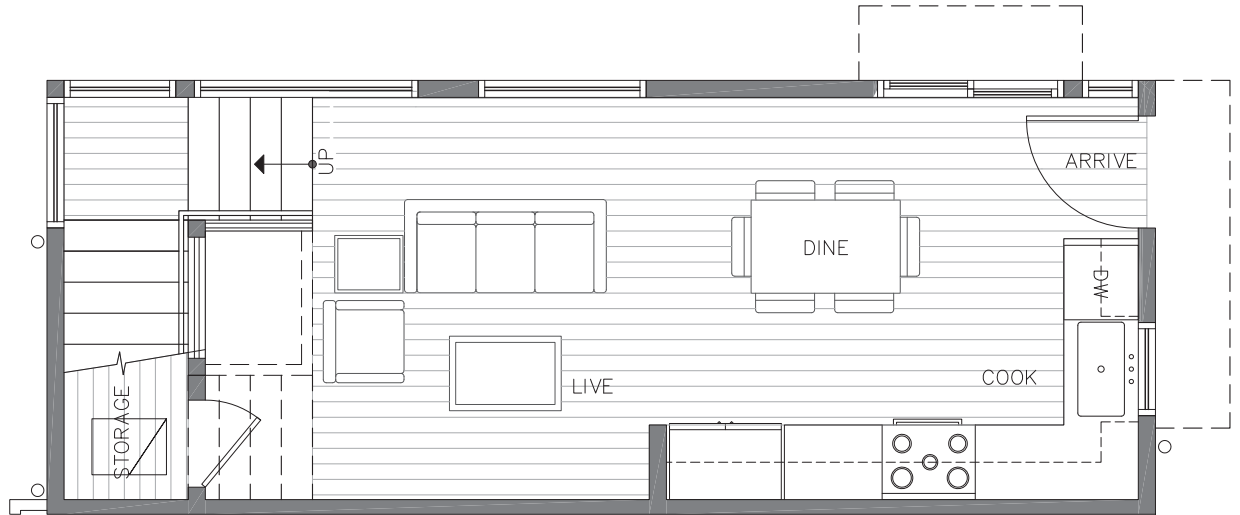

CORE 6.1
AT
CAPITOL HILL

422A 10TH AVE E
SEATTLE, WA 98102

970

2

1.75

FIRST FLOOR

SECOND FLOOR

PID: 025

ISOLAHOMES.COM | 206.960.4000 | 13555 SE 36TH ST., SUITE 320, BELLEVUE, WA 98006

Disclaimer: Floor plans and site plans are for illustrative purposes only. In a continuing effort to improve products and designs, final construction elevations, square footages, floor plans and/or materials and colors may vary. Buyer to verify to their own satisfaction.

CORE 6.1
AT
CAPITOL HILL

422A 10TH AVE E
SEATTLE, WA 98102

970

2

1.75

THIRD FLOOR

ROOF DECK

PID: 025