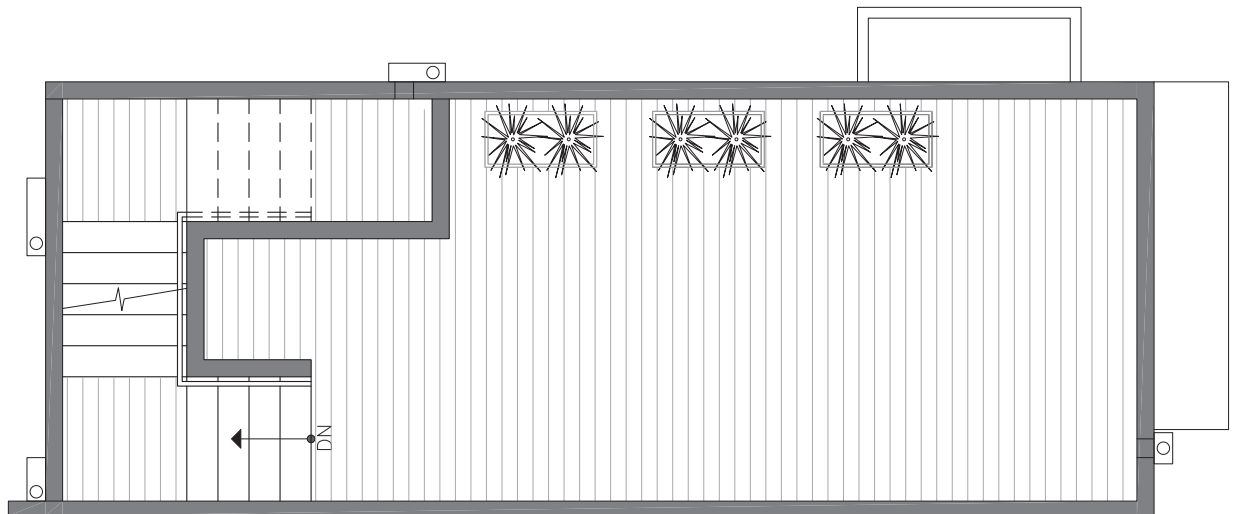

CORE 6.1
AT
CAPITOL HILL

422A 10TH AVE E
SEATTLE, WA 98102

970

2

1.75

THIRD FLOOR

ROOF DECK

PID: 025

ISOLAHOMES.COM | 206.960.4000 | 13555 SE 36TH ST., SUITE 320, BELLEVUE, WA 98006

Disclaimer: Floor plans and site plans are for illustrative purposes only. In a continuing effort to improve products and designs, final construction elevations, square footages, floor plans and/or materials and colors may vary. Buyer to verify to their own satisfaction.