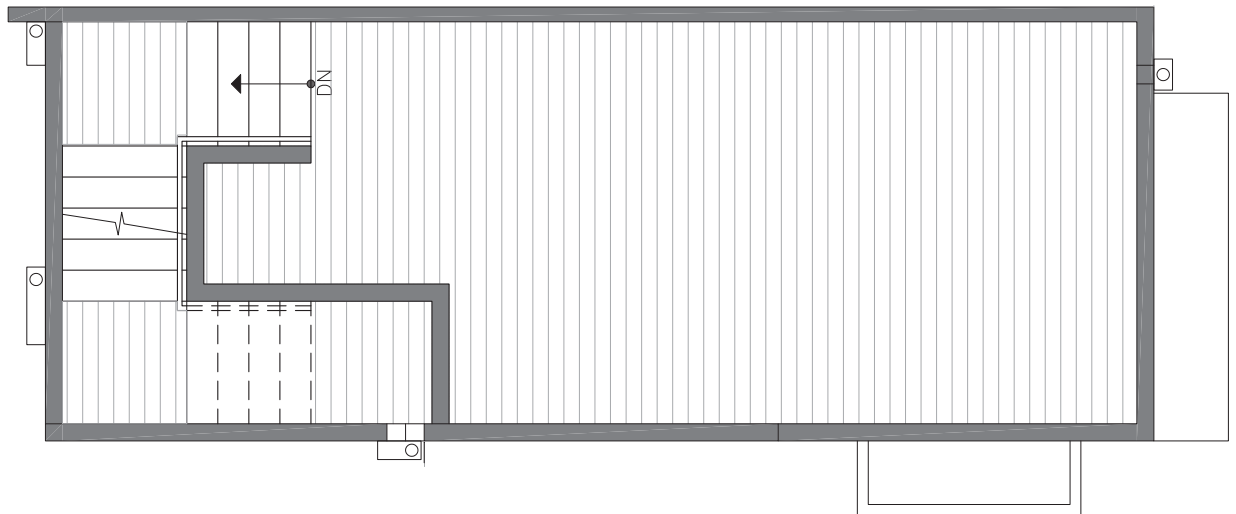

CORE 6.1  
AT  
CAPITOL HILL

422B 10TH AVE E  
SEATTLE, WA 98102

970

2

1.75

THIRD FLOOR

ROOF DECK

PID: 025

ISOLAHOMES.COM | 206.960.4000 | 13555 SE 36TH ST., SUITE 320, BELLEVUE, WA 98006

Disclaimer: Floor plans and site plans are for illustrative purposes only. In a continuing effort to improve products and designs, final construction elevations, square footages, floor plans and/or materials and colors may vary. Buyer to verify to their own satisfaction.