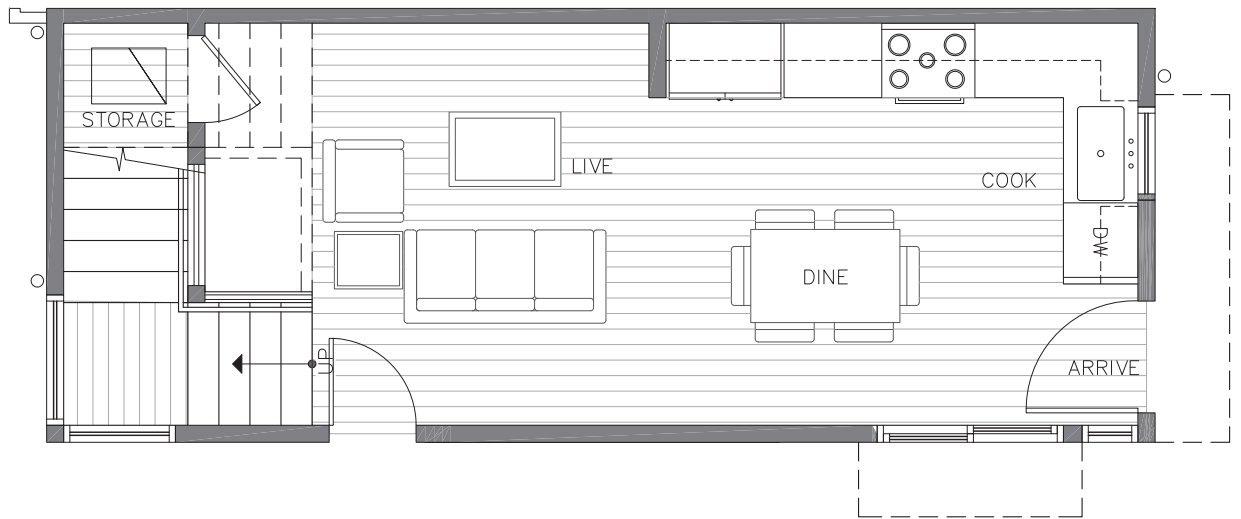

CORE 6.1  
AT  
CAPITOL HILL

422B 10TH AVE E  
SEATTLE, WA 98102

970

2

1.75

FIRST FLOOR

SECOND FLOOR

PID: 025

ISOLAHOMES.COM | 206.960.4000 | 13555 SE 36TH ST., SUITE 320, BELLEVUE, WA 98006

Disclaimer: Floor plans and site plans are for illustrative purposes only. In a continuing effort to improve products and designs, final construction elevations, square footages, floor plans and/or materials and colors may vary. Buyer to verify to their own satisfaction.

CORE 6.1  
AT  
CAPITOL HILL

422B 10TH AVE E  
SEATTLE, WA 98102

970

2

1.75

THIRD FLOOR

ROOF DECK

PID: 025