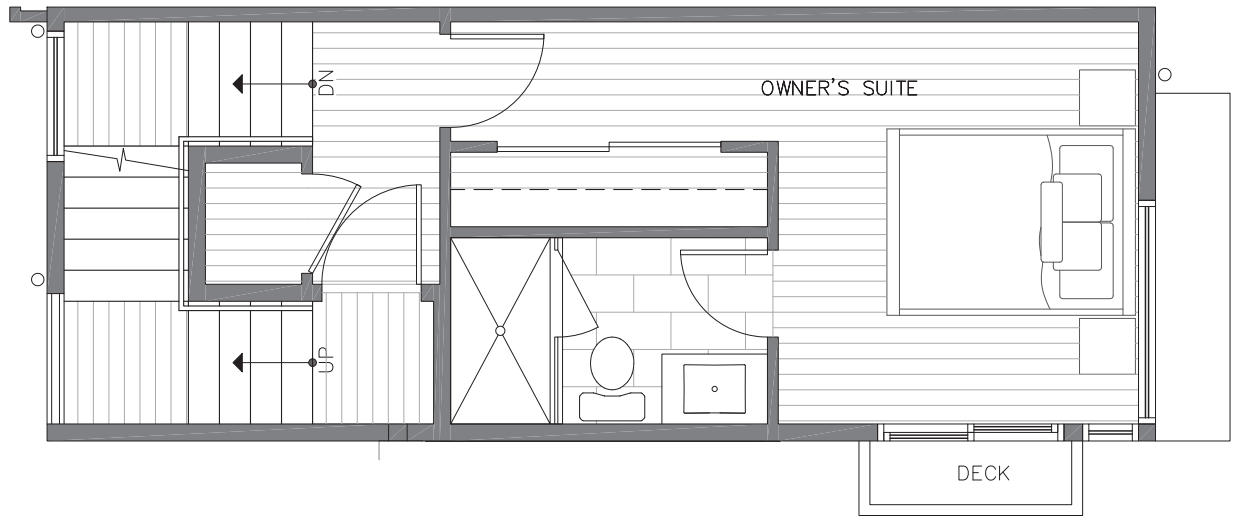

ISOLAHOMES.COM | 206.960.4000 | 13555 SE 36TH ST., SUITE 320, BELLEVUE, WA 98006

Disclaimer: Floor plans and site plans are for illustrative purposes only. In a continuing effort to improve products and designs, final construction elevations, square footages, floor plans and/or materials and colors may vary. Buyer to verify to their own satisfaction.

CORE 6.1  
AT  
CAPITOL HILL

422B 10TH AVE E  
SEATTLE, WA 98102

970

2

1.75

THIRD FLOOR

ROOF DECK

PID: 025