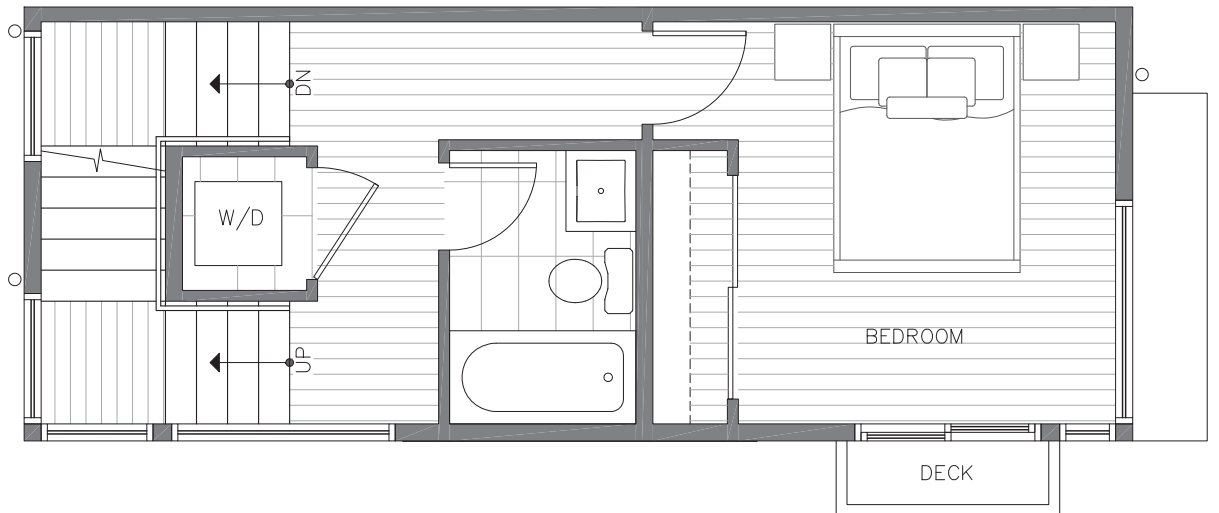

CORE 6.1  
AT  
CAPITOL HILL

422B 10TH AVE E  
SEATTLE, WA 98102

970

2

1.75

FIRST FLOOR

SECOND FLOOR

PID: 025

ISOLAHOMES.COM | 206.960.4000 | 13555 SE 36TH ST., SUITE 320, BELLEVUE, WA 98006

Disclaimer: Floor plans and site plans are for illustrative purposes only. In a continuing effort to improve products and designs, final construction elevations, square footages, floor plans and/or materials and colors may vary. Buyer to verify to their own satisfaction.

CORE 6.1  
AT  
CAPITOL HILL

422B 10TH AVE E  
SEATTLE, WA 98102

970

2

1.75

THIRD FLOOR

ROOF DECK

PID: 025