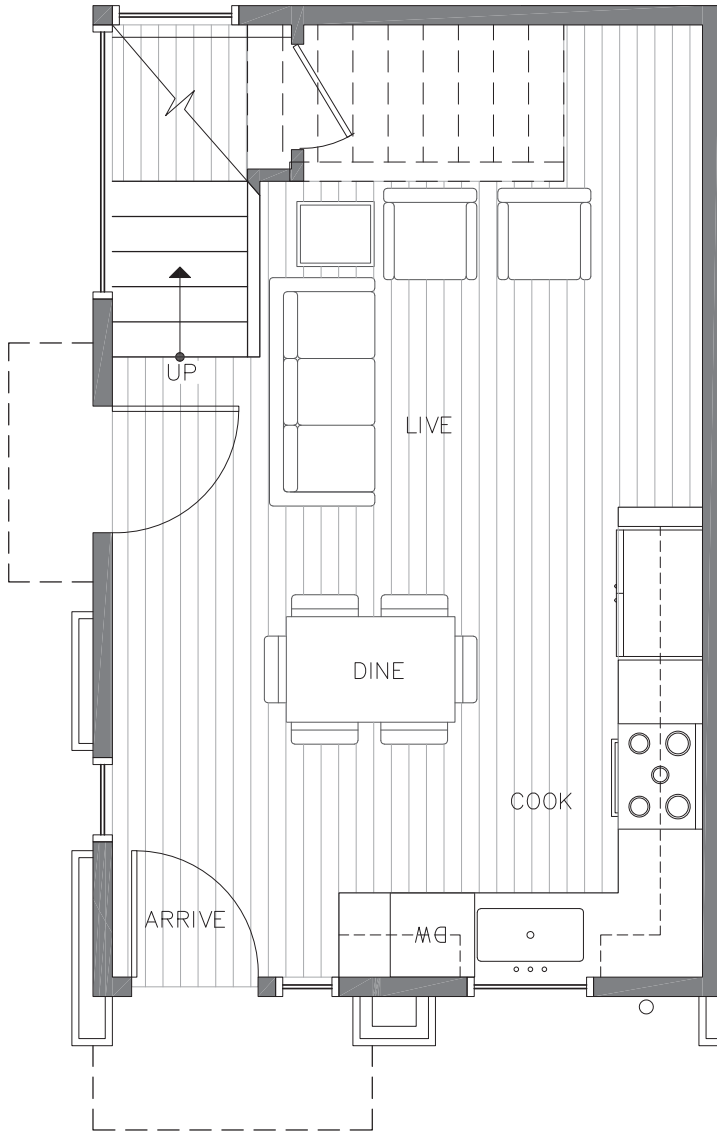

CORE 6.1
AT
CAPITOL HILL

422F 10TH AVE E

SEATTLE, WA 98102

1,035

2

1.75

FIRST FLOOR

SECOND FLOOR

PID: 025

ISOLAHOMES.COM | 206.960.4000 | 13555 SE 36TH ST., SUITE 320, BELLEVUE, WA 98006

Disclaimer: Floor plans and site plans are for illustrative purposes only. In a continuing effort to improve products and designs, final construction elevations, square footages, floor plans and/or materials and colors may vary. Buyer to verify to their own satisfaction.

CORE 6.1
AT
CAPITOL HILL

422F 10TH AVE E

SEATTLE, WA 98102

1,035

2

1.75

THIRD FLOOR

ROOF DECK