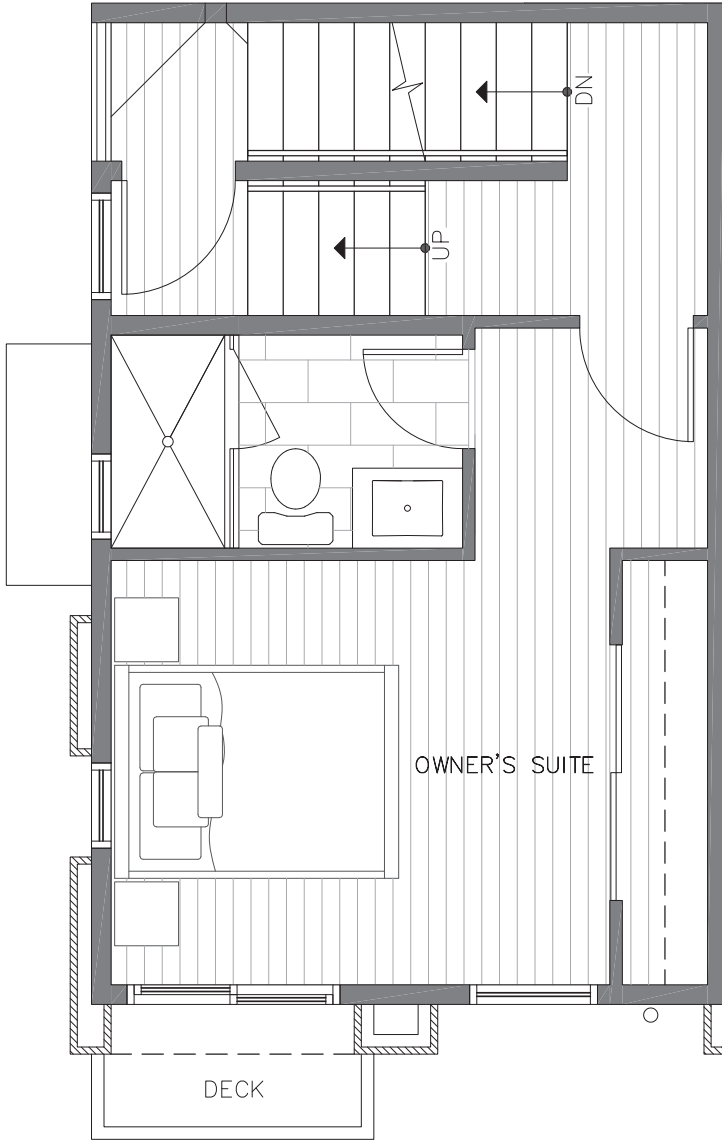

CORE 6.1
AT
CAPITOL HILL

422F 10TH AVE E

SEATTLE, WA 98102

1,035

2

1.75

FIRST FLOOR

SECOND FLOOR

PID: 025

ISOLAHOMES.COM | 206.960.4000 | 13555 SE 36TH ST., SUITE 320, BELLEVUE, WA 98006

Disclaimer: Floor plans and site plans are for illustrative purposes only. In a continuing effort to improve products and designs, final construction elevations, square footages, floor plans and/or materials and colors may vary. Buyer to verify to their own satisfaction.

CORE 6.1
AT
CAPITOL HILL

422F 10TH AVE E

SEATTLE, WA 98102

1,035

2

1.75

THIRD FLOOR

ROOF DECK