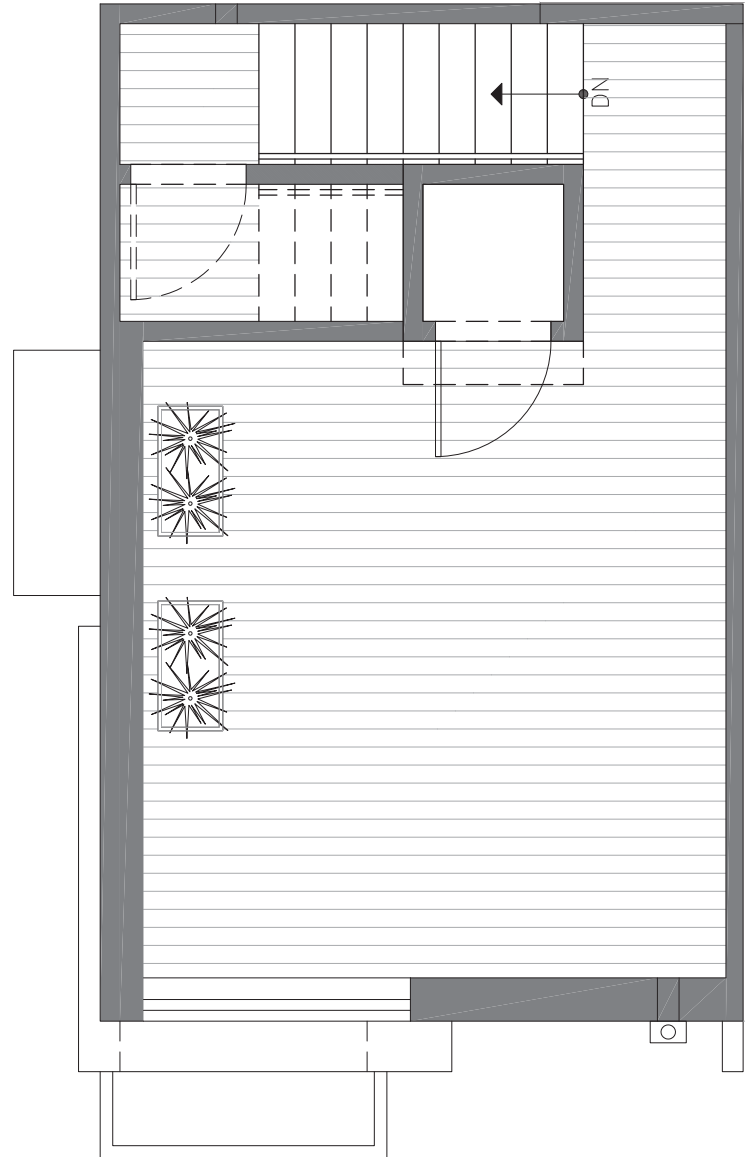

CORE 6.1
AT
CAPITOL HILL

422F 10TH AVE E

SEATTLE, WA 98102

1,035

2

1.75

FIRST FLOOR

SECOND FLOOR

PID: 025

ISOLAHOMES.COM | 206.960.4000 | 13555 SE 36TH ST., SUITE 320, BELLEVUE, WA 98006

Disclaimer: Floor plans and site plans are for illustrative purposes only. In a continuing effort to improve products and designs, final construction elevations, square footages, floor plans and/or materials and colors may vary. Buyer to verify to their own satisfaction.

CORE 6.1
AT
CAPITOL HILL

422F 10TH AVE E

SEATTLE, WA 98102

1,035

2

1.75

THIRD FLOOR

ROOF DECK