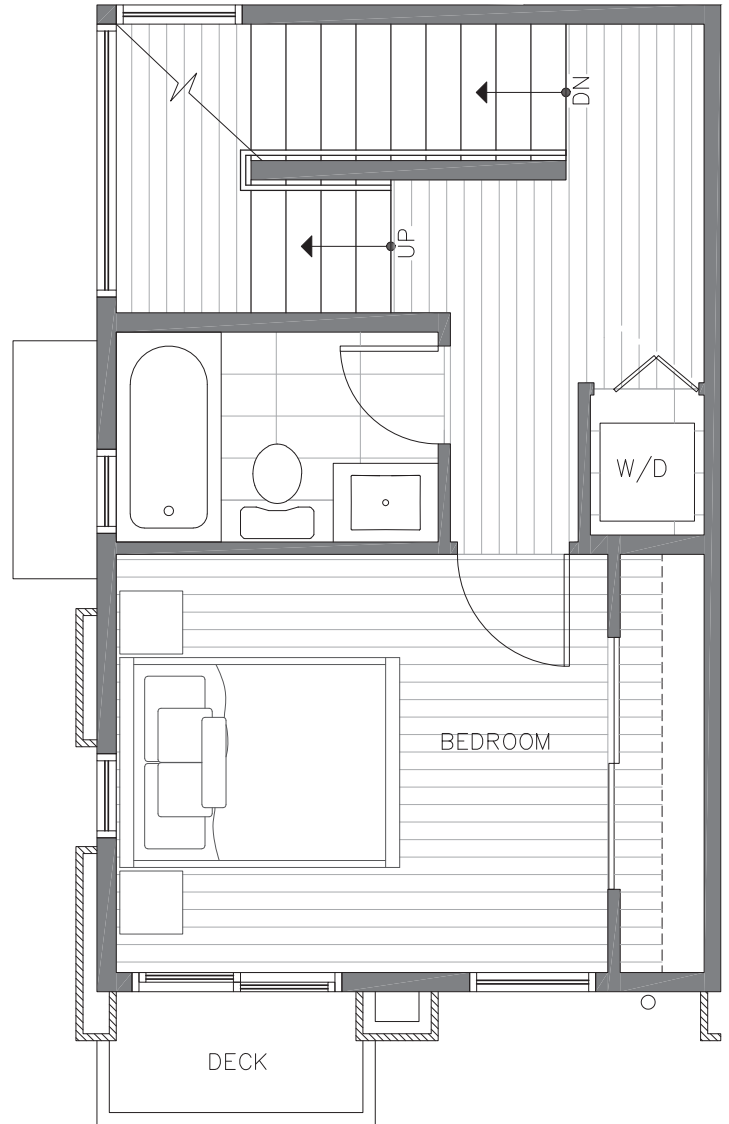

CORE 6.1
AT
CAPITOL HILL

422F 10TH AVE E

SEATTLE, WA 98102

1,035

2

1.75

FIRST FLOOR

SECOND FLOOR

PID: 025

ISOLAHOMES.COM | 206.960.4000 | 13555 SE 36TH ST., SUITE 320, BELLEVUE, WA 98006

Disclaimer: Floor plans and site plans are for illustrative purposes only. In a continuing effort to improve products and designs, final construction elevations, square footages, floor plans and/or materials and colors may vary. Buyer to verify to their own satisfaction.

CORE 6.1
AT
CAPITOL HILL

422F 10TH AVE E

SEATTLE, WA 98102

1,035

2

1.75

THIRD FLOOR

ROOF DECK