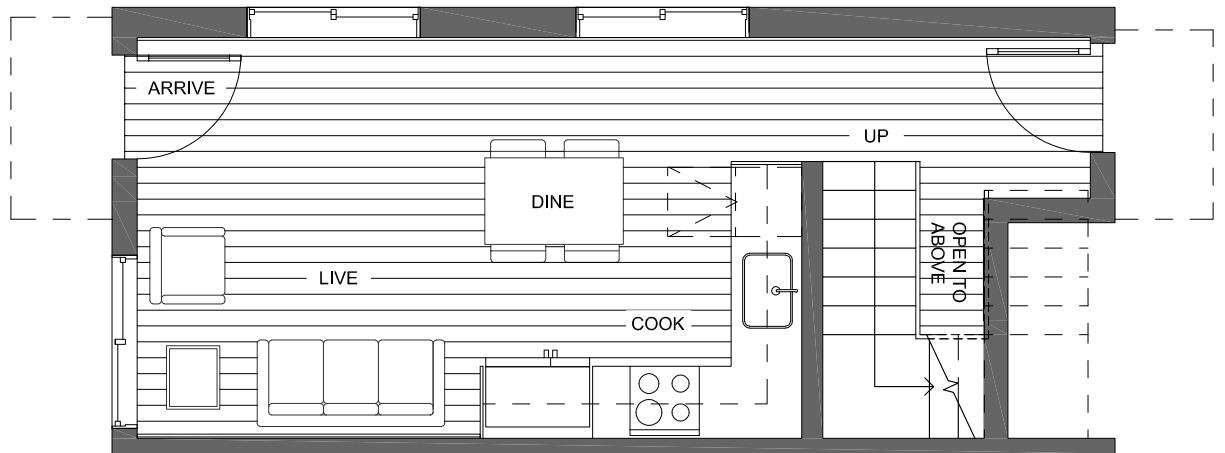

FIRST FLOOR

SECOND FLOOR

PID: 462

Zinnia

of the Flora Collection at Greenwood

10413 ALDERBROOK PL NW

SEATTLE, WA 98177

1,112

2

1.75

PARKING SPACE

THIRD FLOOR

ROOF DECK

PID: 462