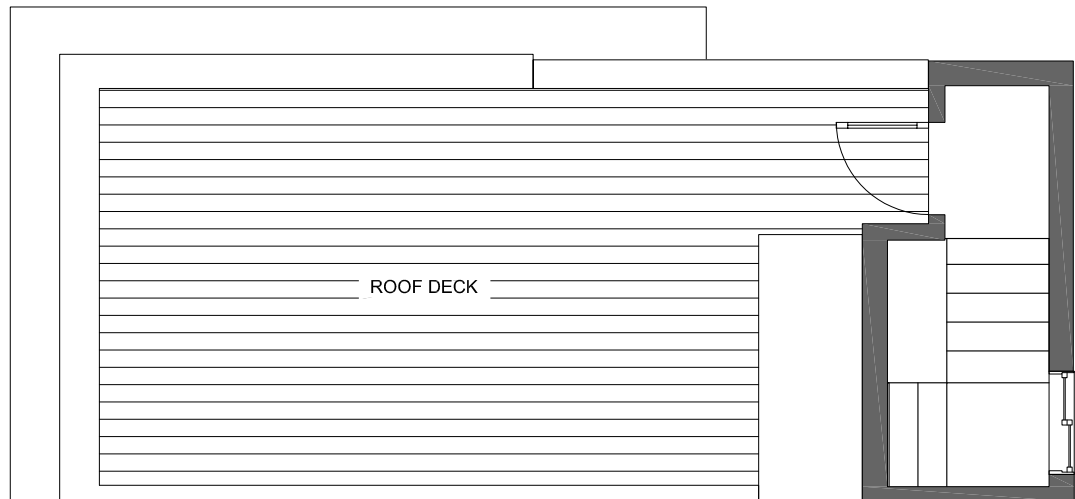

2

1.75

PARKING SPACE

THIRD FLOOR

ROOF DECK

PID: 462