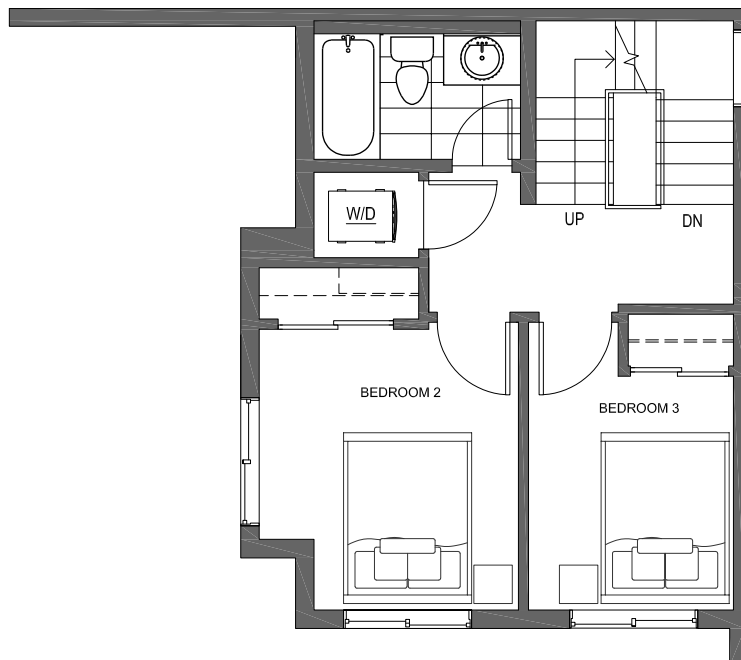

FIRST FLOOR

SECOND FLOOR

PID: 462

Zinnia

of the Flora Collection at Greenwood

10419 ALDERBROOK PL NW SEATTLE, WA 98177

1,358

3

1.75

PARKING SPACE

THIRD FLOOR

ROOF DECK

PID: 462