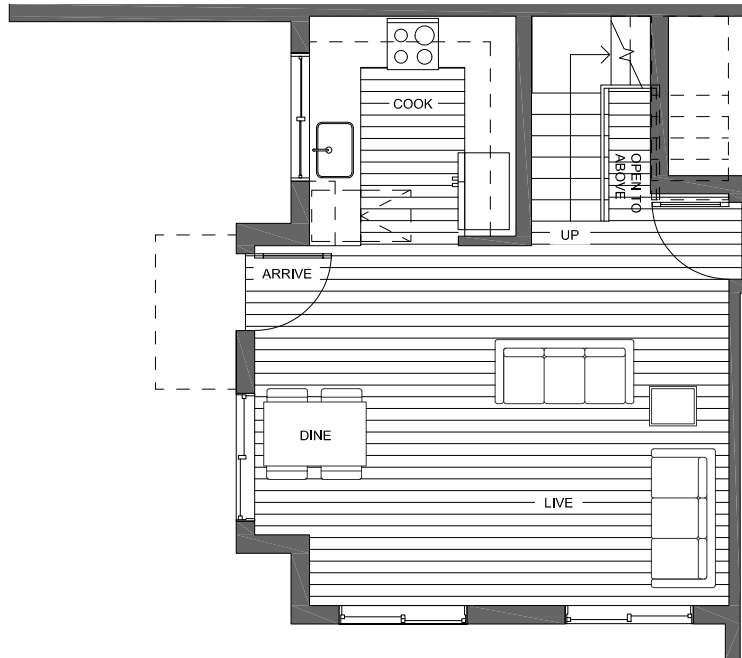

FIRST FLOOR

SECOND FLOOR

PID: 462

Zinnia

of the Flora Collection at Greenwood

10419 ALDERBROOK PL NW SEATTLE, WA 98177

1,358

3

1.75

PARKING SPACE

THIRD FLOOR

ROOF DECK

PID: 462