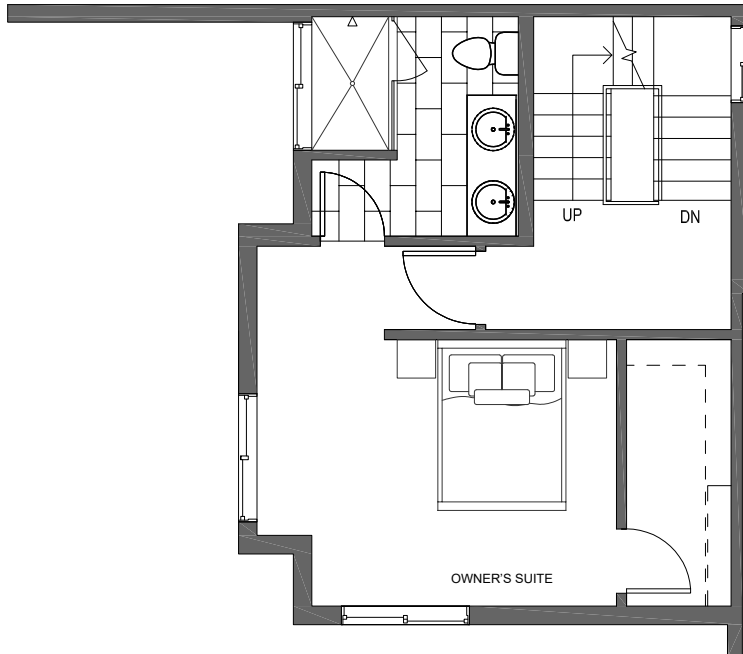

FIRST FLOOR

SECOND FLOOR

PID: 462

Zinnia

of the Flora Collection at Greenwood

10419 ALDERBROOK PL NW SEATTLE, WA 98177

1,358

3

1.75

PARKING SPACE

THIRD FLOOR

ROOF DECK

PID: 462