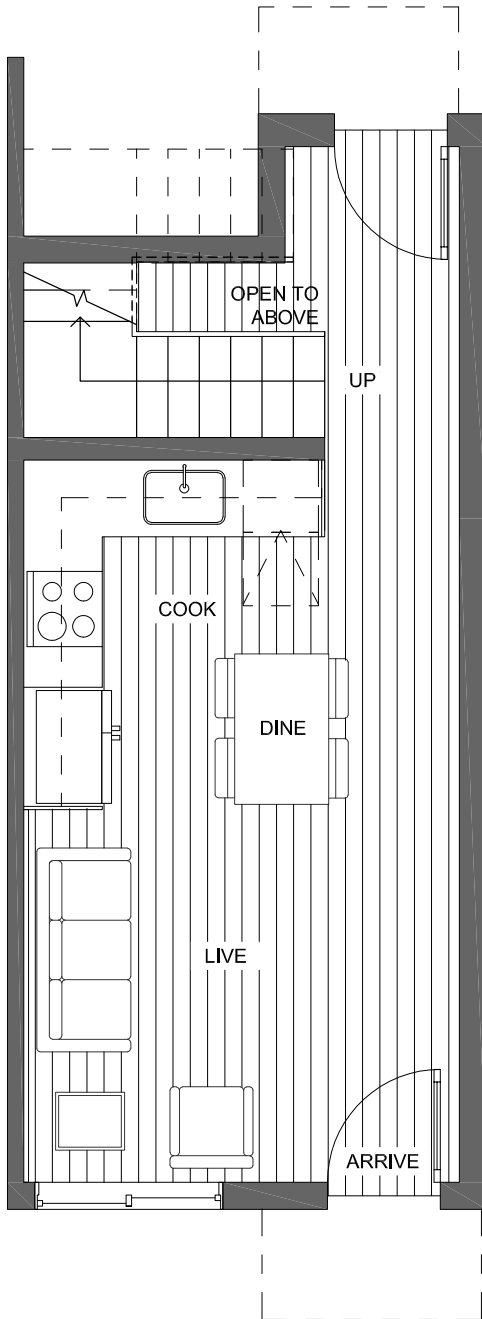

FIRST FLOOR

SECOND FLOOR

PID: 462

Zinnia

of the Flora Collection at Greenwood

10427 ALDERBROOK PL NW SEATTLE, WA 98177

1,113

2

1.75

PARKING SPACE

THIRD FLOOR

ROOF DECK

PID: 462