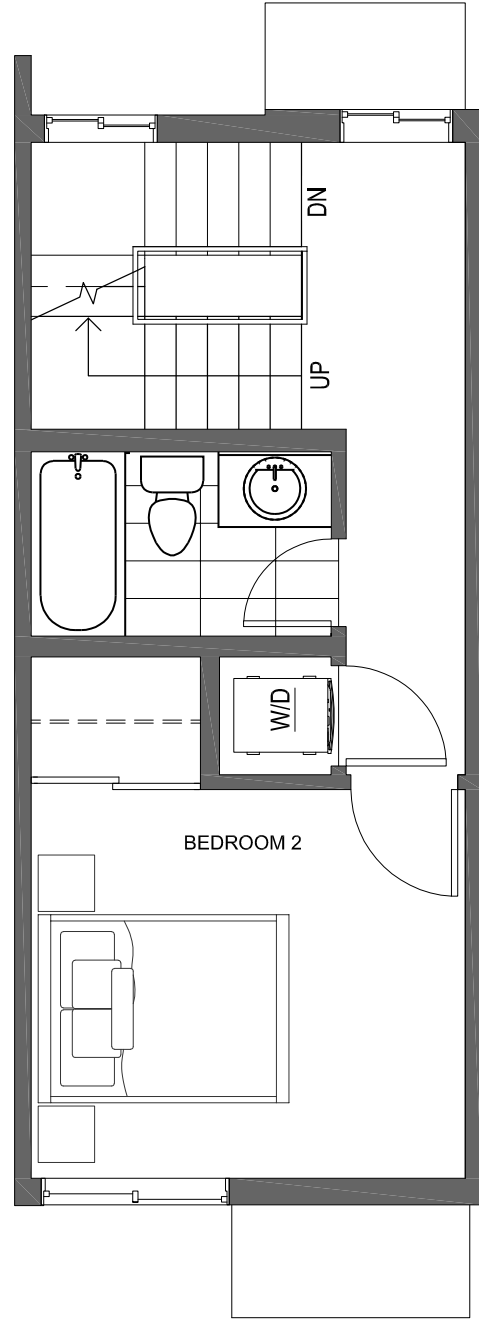

FIRST FLOOR

SECOND FLOOR

PID: 462

Zinnia

of the Flora Collection at Greenwood

10427 ALDERBROOK PL NW SEATTLE, WA 98177

1,113

2

1.75

PARKING SPACE

THIRD FLOOR

ROOF DECK

PID: 462